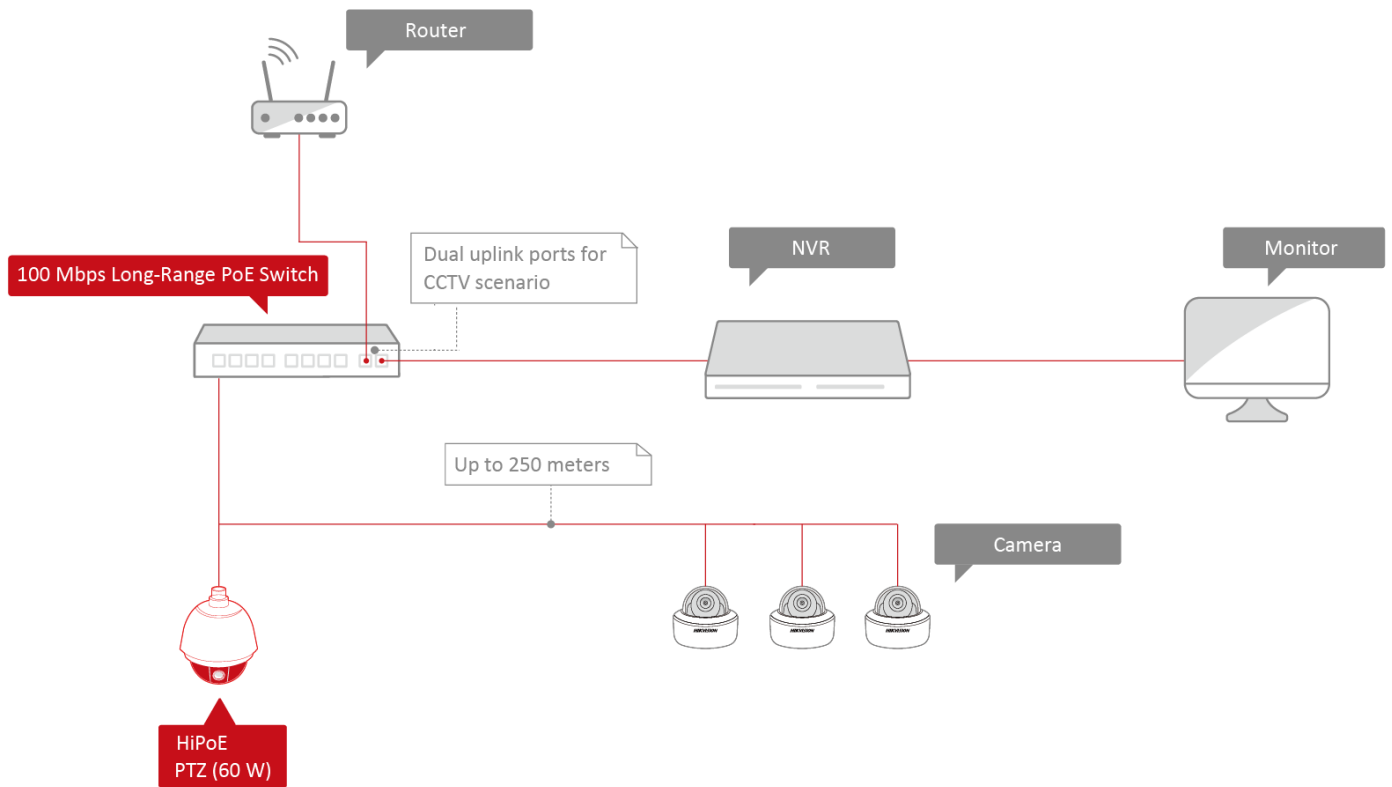

Typical Application

HIKVISION®

Headquarters

No.555 Qianmo Road, Binjiang District,
Hangzhou 310051, China
T +86-571-8807-5998
overseasbusiness@hikvision.com

Hikvision USA
T +1-909-895-0400
sales.usa@hikvision.com

Hikvision Australia
T +61-2-8599-4233
salesau@hikvision.com

Hikvision India
T +91-22-28469900
sales@pramahikvision.com

Hikvision Canada
T +1-866-200-6690
sales.canada@hikvision.com

Hikvision Thailand
T +662-275-9949
sales.thailand@hikvision.com

Hikvision Europe
T +31-23-5542770
sales.eu@hikvision.com

Hikvision Italy
T +39-0438-6902
info.it@hikvision.com

Hikvision Brazil
T +55 11 3318-0050
Latam.support@hikvision.com

Hikvision Turkey
T +90 (216)521 7070- 7074
sales.tr@hikvision.com

Hikvision Malaysia
T +601-7652-2413
sales.my@hikvision.com

Hikvision UK & Ireland
T +01628-902140
sales.uk@hikvision.com

Hikvision South Africa
Tel: +27 (10) 0351172
sale.africa@hikvision.com

Hikvision France
T +33(0)1-85-330-450
info.fr@hikvision.com

Hikvision Kazakhstan
T +7-727-9730667
nikia.panfilov@hikvision.ru

Hikvision Vietnam
T +84-974270888
sales.vt@hikvision.com

Hikvision UAE
T +971-4-4432090
salesme@hikvision.com

Hikvision Singapore
T +65-6684-4718
sg@hikvision.com

Hikvision Spain
T +34-91-737-16-55
info.es@hikvision.com

Hikvision Tashkent
T +99-87-1238-9438
uzb@hikvision.ru

Hikvision Hong Kong
T +852-2151-1761
info.hk@hikvision.com

Hikvision Russia
T +7-495-669-67-99
saleru@hikvision.com

Hikvision Korea
T +82-(0)31-731-8817
sales.korea@hikvision.com

Hikvision Poland
T +48-22-460-01-50
info.pl@hikvision.com

Hikvision Indonesia
T +62-21-2933759
Sales.Indonesia@hikvision.com

Hikvision Colombia
sales.colombia@hikvision.com