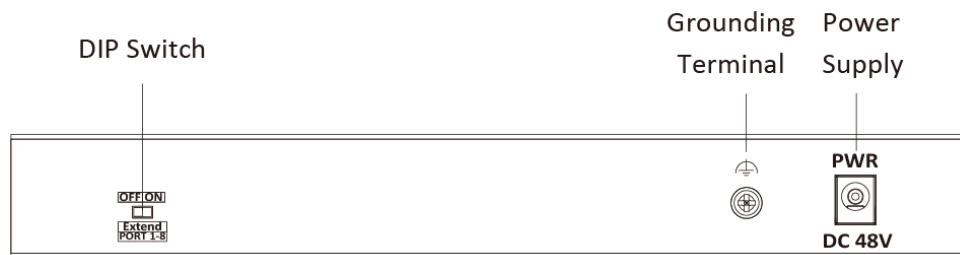

#### Feature and Function

- 1 × 10/100 Mbps HiPoE port, 7 × 10/100 Mbps PoE ports, and 2 × 10/100/1000 Mbps RJ45 ports.
- IEEE 802.3at/af/bt standard for HiPoE port (Max. 60 W port power).
- IEEE 802.3at/af for PoE ports.
- IEEE 802.3, IEEE 802.3u, IEEE 802.3x, IEEE 802.3ab, and IEEE 802.3z.
- PoE port with 6 KV surge protection.
- AF/AT camera can reach up to 250 m in extend mode. HiPoE camera can reach up to 150 m.
- PoE output power management.
- Dual uplink network design.
- Wire-speed forwarding and non-blocking design.
- Store-and-forward switching.
- Solid high-strength metal shell.
- Fan-free design with high reliability.

## Specification

Model		DS-3E0310HP-E
Network parameters	Port number	1 × 10/100 Mbps HiPoE port, 7 × 10/100 Mbps PoE ports, and 2 × 10/100/1000 Mbps RJ45 ports
	Port type	RJ45 port, full duplex, MDI/MDI-X adaptive
	Standard	IEEE 802.3, IEEE 802.3u, IEEE 802.3x, IEEE 802.3ab, and IEEE 802.3z
	Forwarding mode	Store-and-forward switching
	Working mode	Standard mode (default); Extend mode
	MAC address table	16 K
	Switching capacity	3.6 Gbps
	Packet forwarding rate	4.166 Mpps
	Internal cache	4 Mbits
PoE power supply	PoE standard	Port 1: IEEE 802.3af, IEEE 802.3at, IEEE 802.3bt Ports 2 to 8: IEEE 802.3af, IEEE 802.3at
	PoE power pin	Support 8-core power supply, Ethernet cable 1/2/3/6 and 4/5/7/8 provide power supply simultaneously.
	PoE port	Ports 1 to 8
	Max. port power	Port 1: 60 W Ports 2 to 8: 30 W
	PoE power budget	110 W
	Max. power consumption	120 W
General	Shell	Metal material, fan-free design
	Weight	0.55 kg (1.21 lb)
	Dimensions (L × H × D)	217.6 mm × 27.8 mm × 103.35 mm (8.6" × 1.1" × 4.1")
	Operating temperature	0°C to 40°C (32°F to 104°F)
	Storage temperature	-40°C to 85°C (-40°F to 185°F)
	Operating humidity	5% to 95% (no condensation)
	Storage humidity	5% to 95% (no condensation)
	Power supply	48 VDC, 2.5 A
Power consumption	120 W	

## Physical Interface

Front panel:

Back panel: