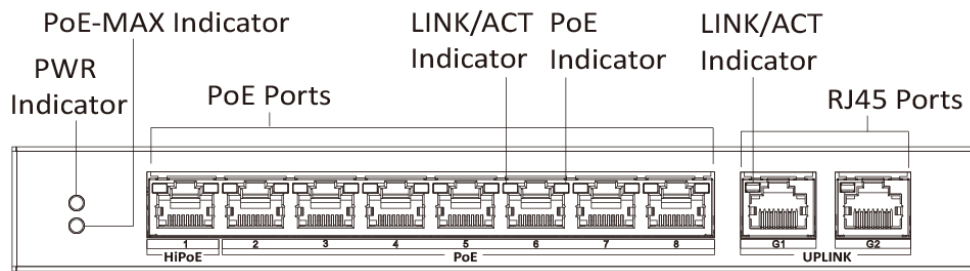

Physical Interface

Front panel: