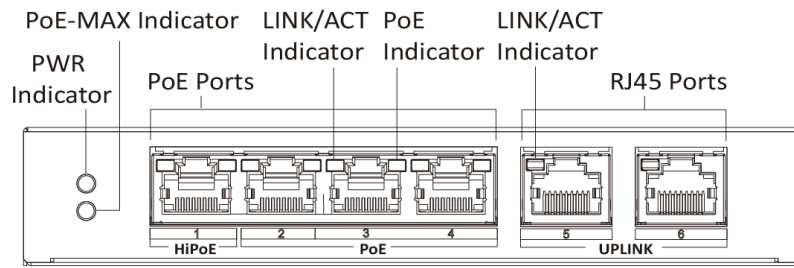

Physical Interface

Front panel: