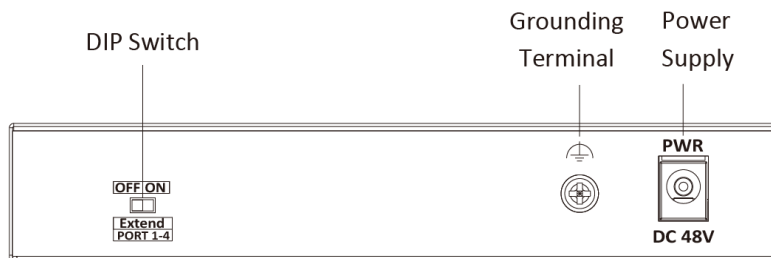

#### Feature and Function

- 1 × 10/100 Mbps HiPoE port, 3 × 10/100 Mbps PoE ports, and 2 × 10/100 Mbps RJ45 ports.
- IEEE 802.3at/af/bt standard for HiPoE port (Max. 60 W port power).
- IEEE 802.3at/af for PoE ports.
- IEEE 802.3, IEEE 802.3u, IEEE 802.3x.
- PoE port with 6 KV surge protection.
- AF/AT camera can reach up to 250 m in extend mode. HiPoE camera can reach up to 150 m.
- High priority ports.
- PoE output power management.
- Dual uplink network design.
- Wire-speed forwarding and non-blocking design.
- Store-and-forward switching.
- Solid high-strength metal shell.
- Fan-free design with high reliability.

## Specification

Model		DS-3E0106HP-E
Network parameters	Port number	1 × 10/100 Mbps HiPoE port, 3 × 10/100 Mbps PoE ports, and 2 × 10/100 Mbps RJ45 ports
	Port type	RJ45 port, full duplex, MDI/MDI-X adaptive
	Standard	IEEE 802.3, IEEE 802.3u, IEEE 802.3x
	Forwarding mode	Store-and-forward switching
	Working mode	Standard mode (default); Extend mode
	MAC address table	2 K
	Switching capacity	1.2 Gbps
	Packet forwarding rate	0.893 Mpps
	Internal cache	768 Kbits
PoE power supply	PoE standard	Port 1: IEEE 802.3af, IEEE 802.3at, IEEE 802.3bt Ports 2 to 4: IEEE 802.3af, IEEE 802.3at
	PoE power pin	Support 8-core power supply, Ethernet cable 1/2/3/6 and 4/5/7/8 provide power supply simultaneously.
	PoE port	Ports 1 to 4
	High priority port	Ports 1 to 2
	Max. port power	Port 1: 60 W Ports 2 to 4: 30 W
	PoE power budget	60 W
	Max. power consumption	65 W
General	Shell	Metal material, fan-free design
	Weight	0.24 kg (0.53 lb)
	Dimensions (L × H × D)	145 mm × 25.6 mm × 68.45 mm (5.7" × 1.0" × 2.7")
	Operating temperature	0°C to 40°C (32°F to 104°F)
	Storage temperature	-40°C to 85°C (-40°F to 185°F)
	Operating humidity	5% to 95% (no condensation)
	Storage humidity	5% to 95% (no condensation)
	Power supply	48 VDC, 1.35 A
	Power consumption	65 W

## Physical Interface

Front panel:

Back panel: