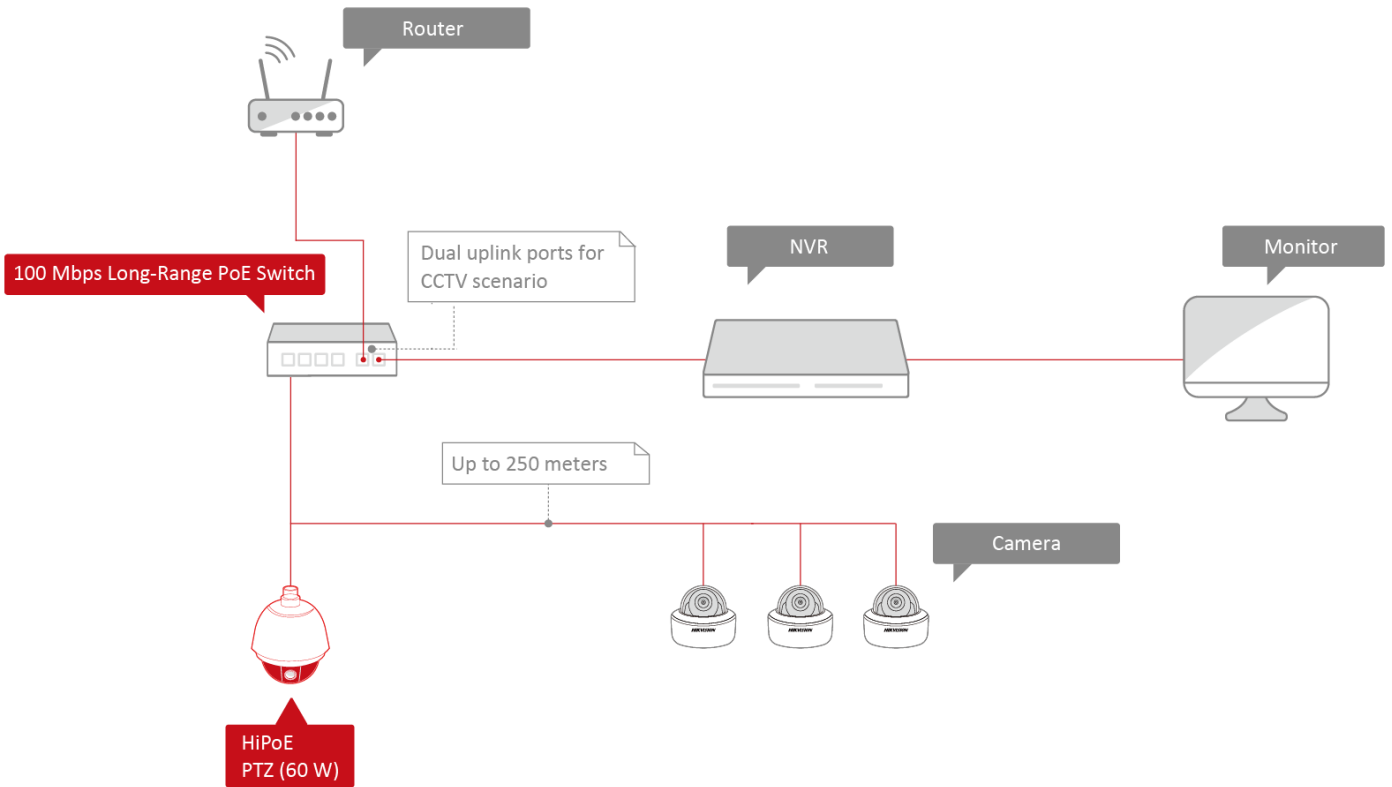

Typical Application

HIKVISION®

Headquarters

No.555 Qianmo Road, Binjiang District,
Hangzhou 310051, China
T +86-571-8807-5998
overseasbusiness@hikvision.com

Hikvision USA
T +1-909-895-0400
sales.usa@hikvision.com

Hikvision Australia
T +61-2-8599-4233
salesau@hikvision.com

Hikvision India
T +91-22-28469900
sales@pramahikvision.com

Hikvision Canada
T +1-866-200-6690
sales.canada@hikvision.com

Hikvision Thailand
T +662-275-9949
sales.thailand@hikvision.com

Hikvision Europe
T +31-23-5542770
sales.eu@hikvision.com

Hikvision Italy
T +39-0438-6902
info.it@hikvision.com

Hikvision Brazil
T +55 11 3318-0050
Latam.support@hikvision.com

Hikvision Turkey
T +90 (216)521 7070- 7074
sales.tr@hikvision.com

Hikvision Malaysia
T +601-7652-2413
sales.my@hikvision.com

Hikvision UK & Ireland
T +01628-902140
sales.uk@hikvision.com

Hikvision South Africa
Tel: +27 (10) 0351172
sale.africa@hikvision.com

Hikvision France
T +33(0)1-85-330-450
info.fr@hikvision.com

Hikvision Kazakhstan
T +7-727-9730667
nikia.panfilov@hikvision.ru

Hikvision Vietnam
T +84-974270888
sales.vt@hikvision.com

Hikvision UAE
T +971-4-4432090
salesme@hikvision.com

Hikvision Singapore
T +65-6684-4718
sg@hikvision.com

Hikvision Spain
T +34-91-737-16-55
info.es@hikvision.com

Hikvision Tashkent
T +99-87-1238-9438
uzb@hikvision.ru

Hikvision Hong Kong
T +852-2151-1761
info.hk@hikvision.com

Hikvision Russia
T +7-495-669-67-99
saleru@hikvision.com

Hikvision Korea
T +82-(0)31-731-8817
sales.korea@hikvision.com

Hikvision Poland
T +48-22-460-01-50
info.pl@hikvision.com

Hikvision Indonesia
T +62-21-2933759
Sales.Indonesia@hikvision.com

Hikvision Colombia
sales.colombia@hikvision.com