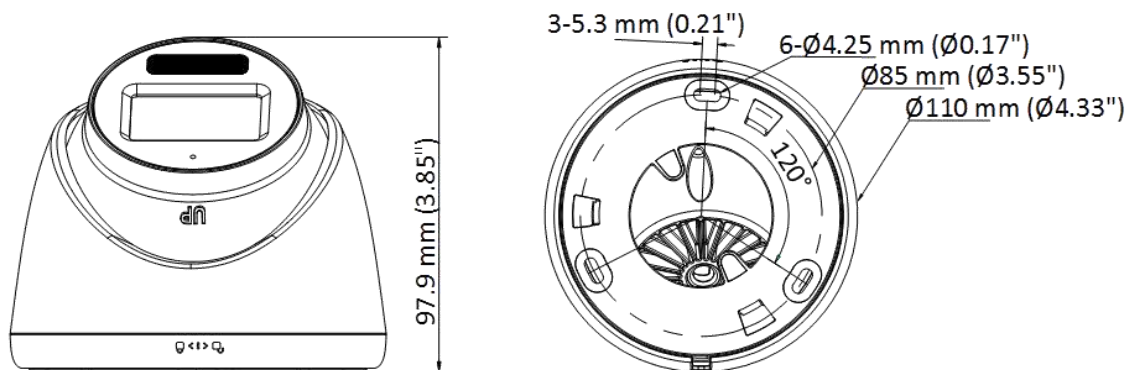

## ▪ Specification

Camera	
Image Sensor	3K CMOS
Max. Resolution	2960 (H) × 1665 (V)
Min. Illumination	0.01 Lux@(F1.6, AGC ON), 0 Lux with IR
Shutter Time	PAL: 1/25 s to 1/50, 000 s; NTSC: 1/30 s to 1/50, 000 s
Day & Night	ICR
Angle Adjustment	Pan: 0 to 360°, Tilt: 0 to 75°, Rotation: 0 to 360°
Signal System	PAL/NTSC
Lens	
Lens Type	2.8 mm and 3.6 mm fixed focal lens
Focal Length & FOV	2.8 mm, horizontal FOV: 104.9°, vertical FOV: 67.3°, diagonal FOV: 129.8° 3.6 mm, horizontal FOV: 81.3°, vertical FOV: 50.7°, diagonal FOV: 102.4°
Lens Mount	M12
Illuminator	
Supplement Light Type	White Light,IR
Supplement Light Range	IR : Up to 40 m White Light : Up to 20 m
Image	
Image Settings	Brightness, Sharpness, Smart IR
Frame Rate	TVI: 3K@20 fps, 4 MP@25 fps/30 fps, 1080p@25 fps/30 fps AHD: 5 MP@20 fps, 4 MP@25 fps/30 fps CVI: 4 MP@25 fps/30 fps CVBS: PAL/NTSC
Day/Night Mode	Auto/Color/BW (Black and White)
Wide Dynamic Range (WDR)	Digital WDR
Image Enhancement	DWDR/BLC/HLC/Global
White Balance	Auto/Manual
AGC	Yes
Interface	
Video Output	Switchable TVI/AHD/CVI/CVBS
Built-in Microphone	Yes
General	
Material	Body : Metal Enclosure : Plastic
Dimension	97.9 mm × Ø110 mm (3.85" × Ø4.33")
Weight	Approx. 340 g (0.75 lb.)
Operating Condition	-40 °C to 60 °C (-40 °F to 140 °F), humidity: 90% or less (non-condensation)
Communication	HIKVISION-C
Language	English
Power Supply	12 VDC ± 25% *You are recommended to use one power adapter to supply the power for one camera.
Consumption	Max. 3.3 W

**Approval**

Protection	IP67
------------	------

▪ **Available Model**

DS-2CE78K0T-LFS(2.8mm)

DS-2CE78K0T-LFS(3.6mm)

▪ **Dimension**

▪ **Accessory**

▪ **Optional**