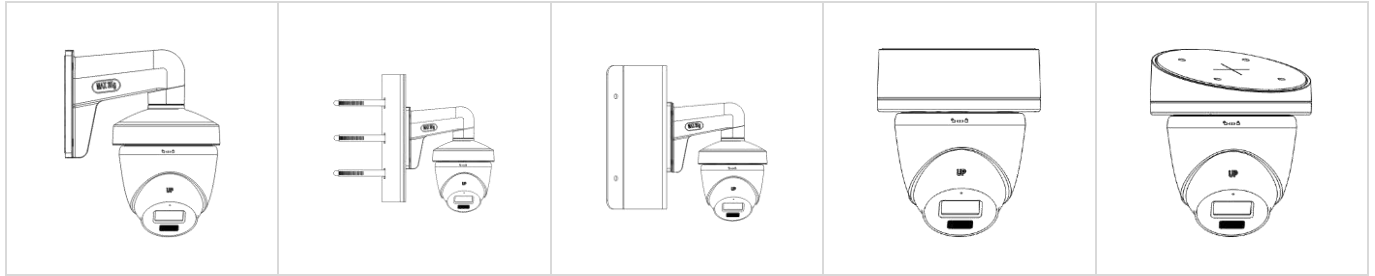

## ▪ Specification

Camera	
Image Sensor	3K CMOS
Max. Resolution	2960 (H) × 1665 (V)
Min. Illumination	0.01 Lux@(F1.6, AGC ON), 0 Lux with IR
Shutter Time	PAL: 1/25 s to 1/50, 000 s; NTSC: 1/30 s to 1/50, 000 s
Day & Night	ICR
Angle Adjustment	Pan: 0 to 360°, Tilt: 0 to 75°, Rotation: 0 to 360°
Signal System	PAL/NTSC
Lens	
Lens Type	2.8 mm and 3.6 mm fixed focal lens
Focal Length & FOV	2.8 mm, horizontal FOV: 104.9°, vertical FOV: 67.3°, diagonal FOV: 129.8° 3.6 mm, horizontal FOV: 81.3°, vertical FOV: 50.7°, diagonal FOV: 102.4°
Lens Mount	M12
Illuminator	
Supplement Light Type	White Light,IR
Supplement Light Range	IR : Up to 40 m White Light : Up to 20 m
Image	
Image Settings	Brightness, Sharpness, Smart IR
Frame Rate	TVI: 3K@20 fps, 4 MP@25 fps/30 fps, 1080p@25 fps/30 fps AHD: 5 MP@20 fps, 4 MP@25 fps/30 fps CVI: 4 MP@25 fps/30 fps CVBS: PAL/NTSC
Day/Night Mode	Auto/Color/BW (Black and White)
Wide Dynamic Range (WDR)	Digital WDR
Image Enhancement	DWDR/BLC/HLC/Global
White Balance	Auto/Manual
AGC	Yes
Interface	
Video Output	Switchable TVI/AHD/CVI/CVBS
Built-in Microphone	Yes
General	
Material	Body : Metal Enclosure : Plastic
Dimension	97.9 mm × Ø110 mm (3.85" × Ø4.33")
Weight	Approx. 340 g (0.75 lb.)
Operating Condition	-40 °C to 60 °C (-40 °F to 140 °F), humidity: 90% or less (non-condensation)
Communication	HIKVISION-C
Language	English
Power Supply	12 VDC ± 25% *You are recommended to use one power adapter to supply the power for one camera.
Consumption	Max. 3.3 W

**Approval**

Protection	IP67
------------	------

▪ **Available Model**

DS-2CE78K0T-LFS(2.8mm)

DS-2CE78K0T-LFS(3.6mm)

▪ **Dimension**

▪ **Accessory**

▪ **Optional**

DS-1272ZJ-110-TRS Wall mount	DS-1275ZJ-SUS Vertical pole mount	DS-1276ZJ-SUS Corner mount	DS-1280ZJ-S Junction box	DS-1281ZJ-S Inclined ceiling mount
				

**DS-1280ZJ-TR13**  
**Junction box**

**Headquarters**