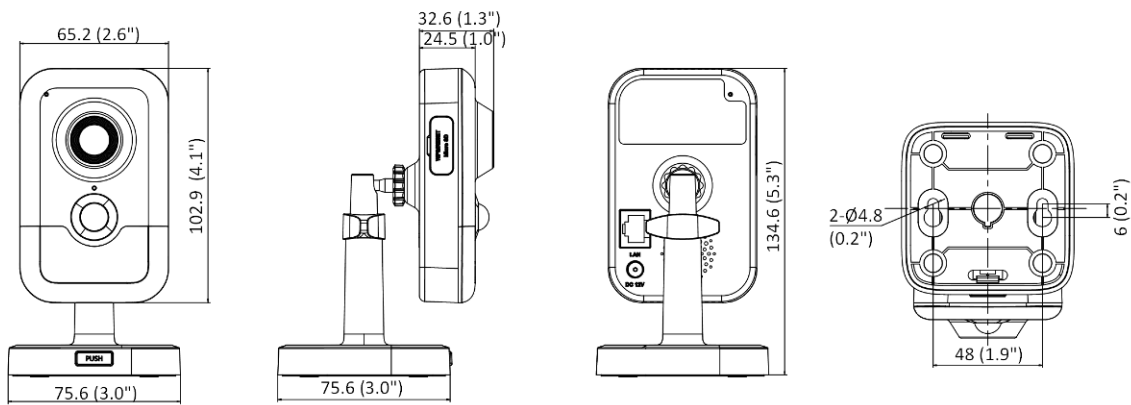

| | |
|----------------------------------|---|
| Web Client Language | 33 languages English, Russian, Estonian, Bulgarian, Hungarian, Greek, German, Italian, Czech, Slovak, French, Polish, Dutch, Portuguese, Spanish, Romanian, Danish, Swedish, Norwegian, Finnish, Croatian, Slovenian, Serbian, Turkish, Korean, Traditional Chinese, Thai, Vietnamese, Japanese, Latvian, Lithuanian, Portuguese (Brazil), Ukrainian |
| General Function | Anti-flicker, heartbeat, password reset via email, pixelouner |
| Storage Conditions | -10 °C to 40 °C (14 °F to 104 °F). Humidity 95% or less (non-condensing) |
| Startup and Operating Conditions | -10 °C to 40 °C (14 °F to 104 °F). Humidity 95% or less (non-condensing) |
| Camera Material | Plastic |
| Camera Dimension | 2 mm: 102.9 mm × 65.2 mm × 28.8 mm (4.1" × 2.6" × 1.1") 2.8 mm and 4 mm: 102.9 mm × 65.2 mm × 32.6 mm (4.1" × 2.6" × 1.3") |
| Package Dimension | 150 mm × 125 mm × 99 mm (5.9" × 4.9" × 3.9") |
| Camera Weight | Approx. 120 g (0.3 lb.) |
| With Package Weight | Approx. 430 g (0.9 lb.) |
| Approval | |
| EMC | FCC SDoC (47 CFR Part 15, Subpart B); CE-EMC (EN 55032: 2015, EN 61000-3-2:2019, EN 61000-3-3:2013+A1:2019, EN 50130-4: 2011 +A1: 2014); KC (KN 32: 2015, KN 35: 2015) |
| Safety | UL (UL 62368-1); CB (IEC 62368-1:2014+A11); CE-LVD (EN 62368-1:2014/A11:2017) |
| Environment | CE-RoHS (2011/65/EU); WEEE (2012/19/EU); Reach (Regulation (EC) No 1907/2006) |

▪ Available Model

DS-2CD2443G2-I (2/2.8/4 mm)

▪ **Dimension**

2 mm Model

Unit: mm (inch)

2.8 and 4 mm Model

Unit: mm (inch)

Distributed by