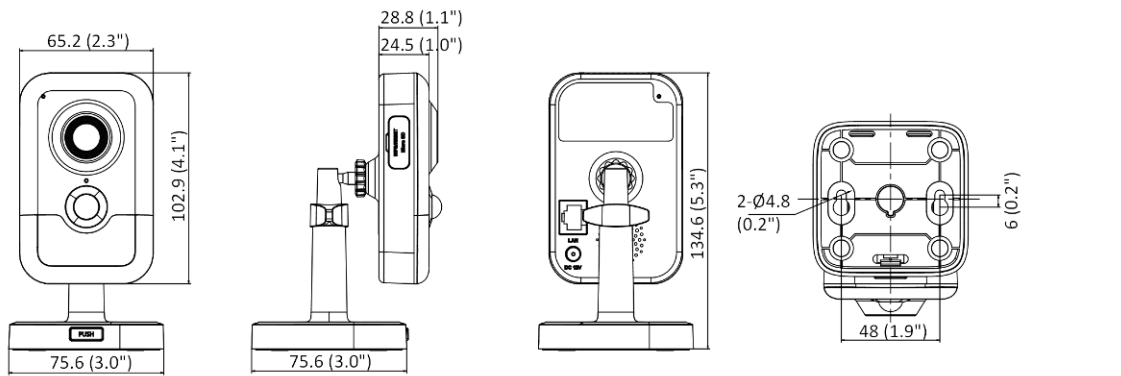

| | |
|----------------------------------|---|
| Web Client Language | 33 languages English, Russian, Estonian, Bulgarian, Hungarian, Greek, German, Italian, Czech, Slovak, French, Polish, Dutch, Portuguese, Spanish, Romanian, Danish, Swedish, Norwegian, Finnish, Croatian, Slovenian, Serbian, Turkish, Korean, Traditional Chinese, Thai, Vietnamese, Japanese, Latvian, Lithuanian, Portuguese (Brazil), Ukrainian |
| General Function | Anti-flicker, heartbeat, password reset via email, pixelouner |
| Storage Conditions | -10 °C to 40 °C (14 °F to 104 °F). Humidity 95% or less (non-condensing) |
| Startup and Operating Conditions | -10 °C to 40 °C (14 °F to 104 °F). Humidity 95% or less (non-condensing) |
| Camera Material | Plastic |
| Camera Dimension | 2 mm: 102.9 mm × 65.2 mm × 28.8 mm (4.1" × 2.6" × 1.1") 2.8 mm and 4 mm: 102.9 mm × 65.2 mm × 32.6 mm (4.1" × 2.6" × 1.3") |
| Package Dimension | 150 mm × 125 mm × 99 mm (5.9" × 4.9" × 3.9") |
| Camera Weight | Approx. 120 g (0.3 lb.) |
| With Package Weight | Approx. 430 g (0.9 lb.) |
| Approval | |
| EMC | FCC SDoC (47 CFR Part 15, Subpart B); CE-EMC (EN 55032: 2015, EN 61000-3-2:2019, EN 61000-3-3:2013+A1:2019, EN 50130-4: 2011 +A1: 2014); KC (KN 32: 2015, KN 35: 2015) |
| Safety | UL (UL 62368-1); CB (IEC 62368-1:2014+A11); CE-LVD (EN 62368-1:2014/A11:2017) |
| Environment | CE-RoHS (2011/65/EU); WEEE (2012/19/EU); Reach (Regulation (EC) No 1907/2006) |

▪ Available Model

DS-2CD2443G2-I (2/2.8/4 mm)

▪ **Dimension**

2 mm Model

Unit: mm (inch)

2.8 and 4 mm Model

Unit: mm (inch)

Distributed by