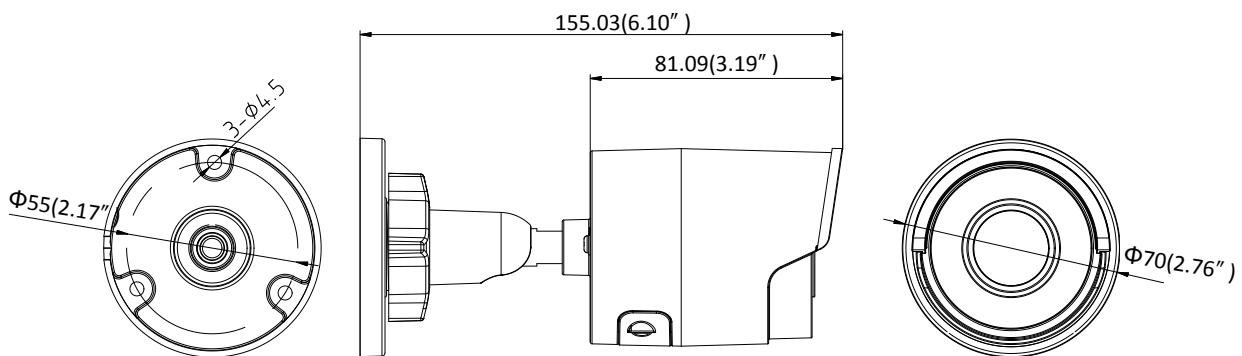

Available Model :

DS-2CD2043Q08/4 mm)

Dimensions

Accessories

Distributed by

HIKVISION

Headquarters

No.555 Qianmo Road, Binjiang District,
Hangzhou 310051, China
T +86-571-8807-5998
overseasbusiness@hikvision.com