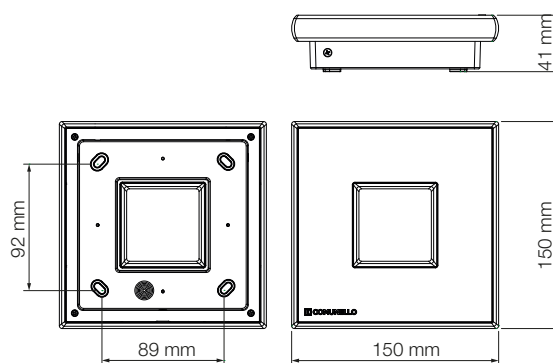

Adjustment:

The slotted holes allow adjustment of the position even after installation

Durability:

The board is protected by a painting against possible condensation or contact with insects. External stainless steel screws.

Protection:

The internal board is completely isolated both from the inside and outside of the flashing light.

IXI	GIILEDSTLYB00	Led flashing light 24 VDC	24V	IP 44	1	0,35 Kg
-----	---------------	---------------------------	-----	-------	---	---------

The 4 slotted holes allow adjustment of the position even after installation

Cable passage arranged in the lower part, not in view

The flashing light can be installed both on the wall and horizontally.