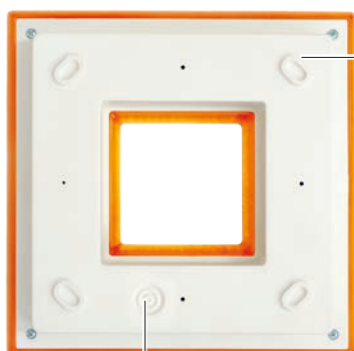

New generation led flashing light

Simplicity and ease of installation:

The flashing light can be installed both on the wall and horizontally. Ample space dedicated to wiring.

Design:

New captivating design: Ixi stands out for its ultra-original and futuristic design. Its perfect geometry diffuses light in an excellent way.

Adjustment:

The slotted holes allow adjustment of the position even after installation

Durability:

The board is protected by a painting against possible condensation or contact with insects. External stainless steel screws.

Protection:

The internal board is completely isolated both from the inside and outside of the flashing light.

IXI	GIILEDSTLYB00	Led flashing light 24 VDC	24V	IP 44	1	0,35 Kg
-----	---------------	---------------------------	-----	-------	---	---------

The 4 slotted holes allow adjustment of the position even after installation

Cable passage arranged in the lower part, not in view

The flashing light can be installed both on the wall and horizontally.