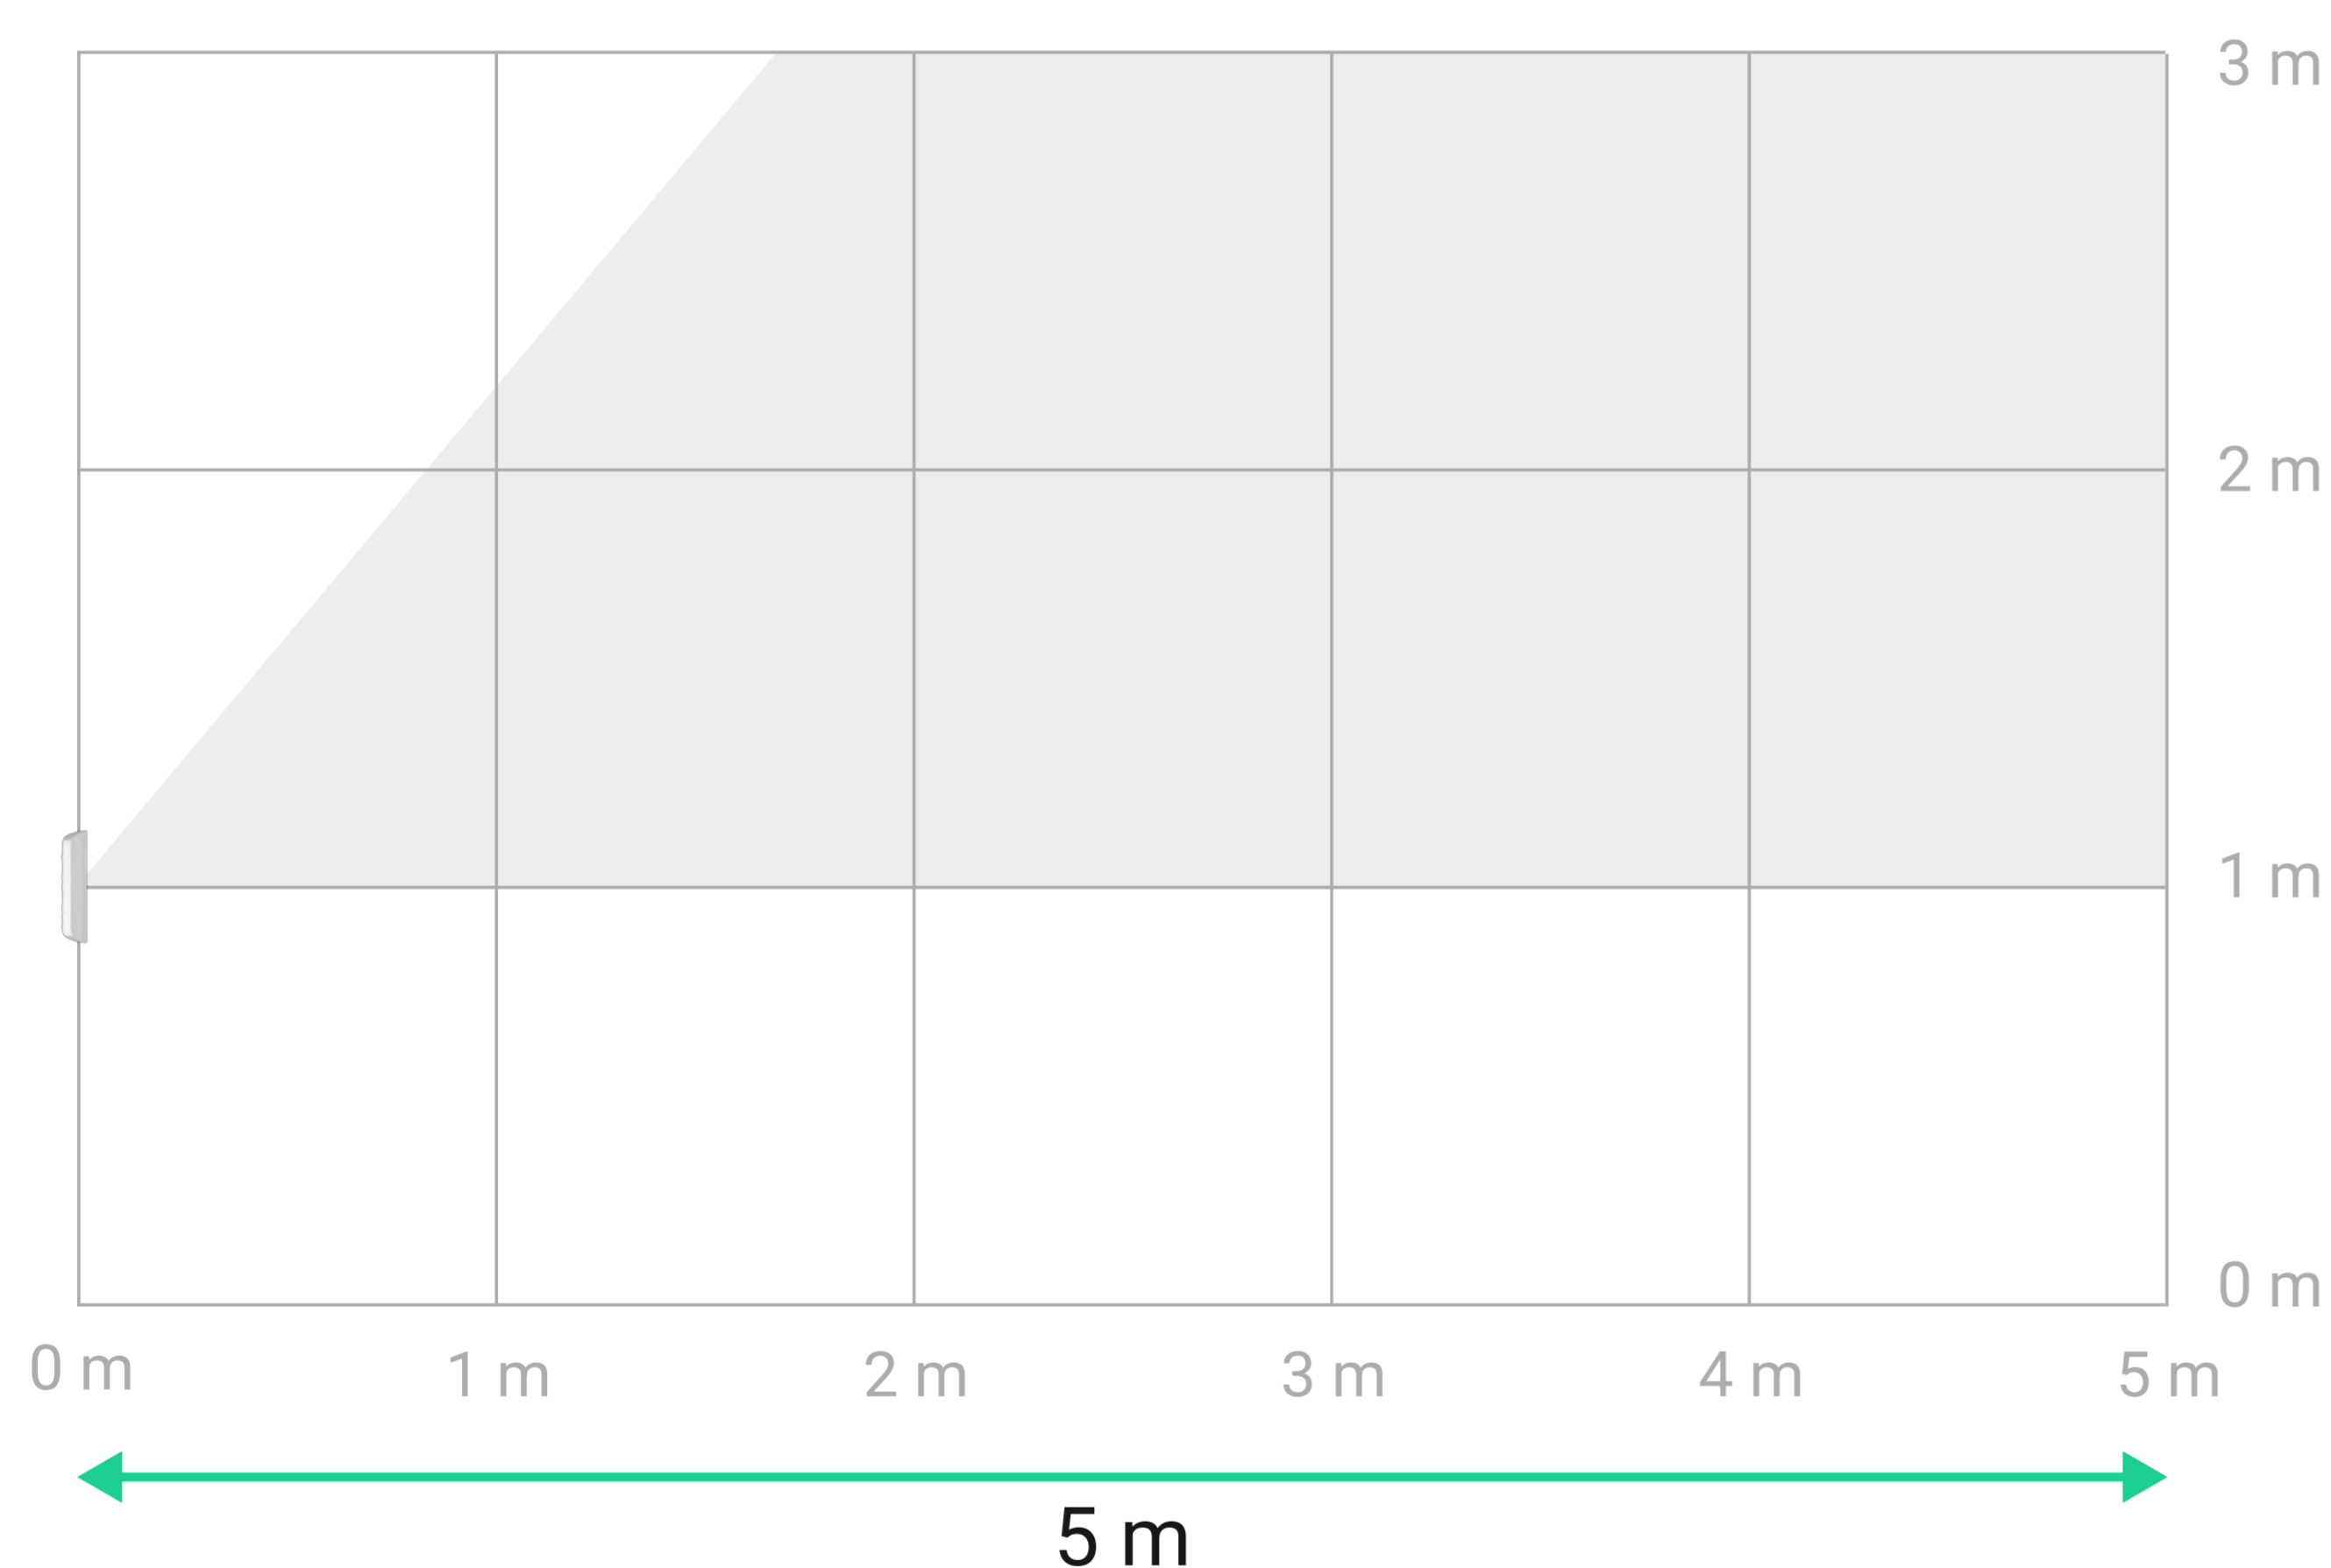

# Curtain Outdoor Mini Jeweller

Wireless dual-technology curtain motion detector for outdoor and indoor use

Vertical (Regular mode)

Vertical (Pet immunity mode)

Horizontal

## Advanced detection

- One PIR and one K-band microwave sensor
- Detection range of up to 5 m (16 ft)
- Vertical viewing angle: 100° without blind spots under the detector
- Horizontal viewing angle: 15°

## False alarm prevention

- Three sensitivity levels: selectable in the app
- **Dual motion detection technology** allows for filtering out false alarms caused by thermal noise, animals, or plants
- **SmartDetect algorithm** analyzes thermal data to accurately detect human motion and ignore false triggers
- With the **Pet immunity** feature, the detector ignores birds and pets up to 100 cm (3.3 ft) in height
- Temperature compensation ensures effective motion detection at temperatures from -25 °C to +60 °C (from -13 °F to 140 °F)