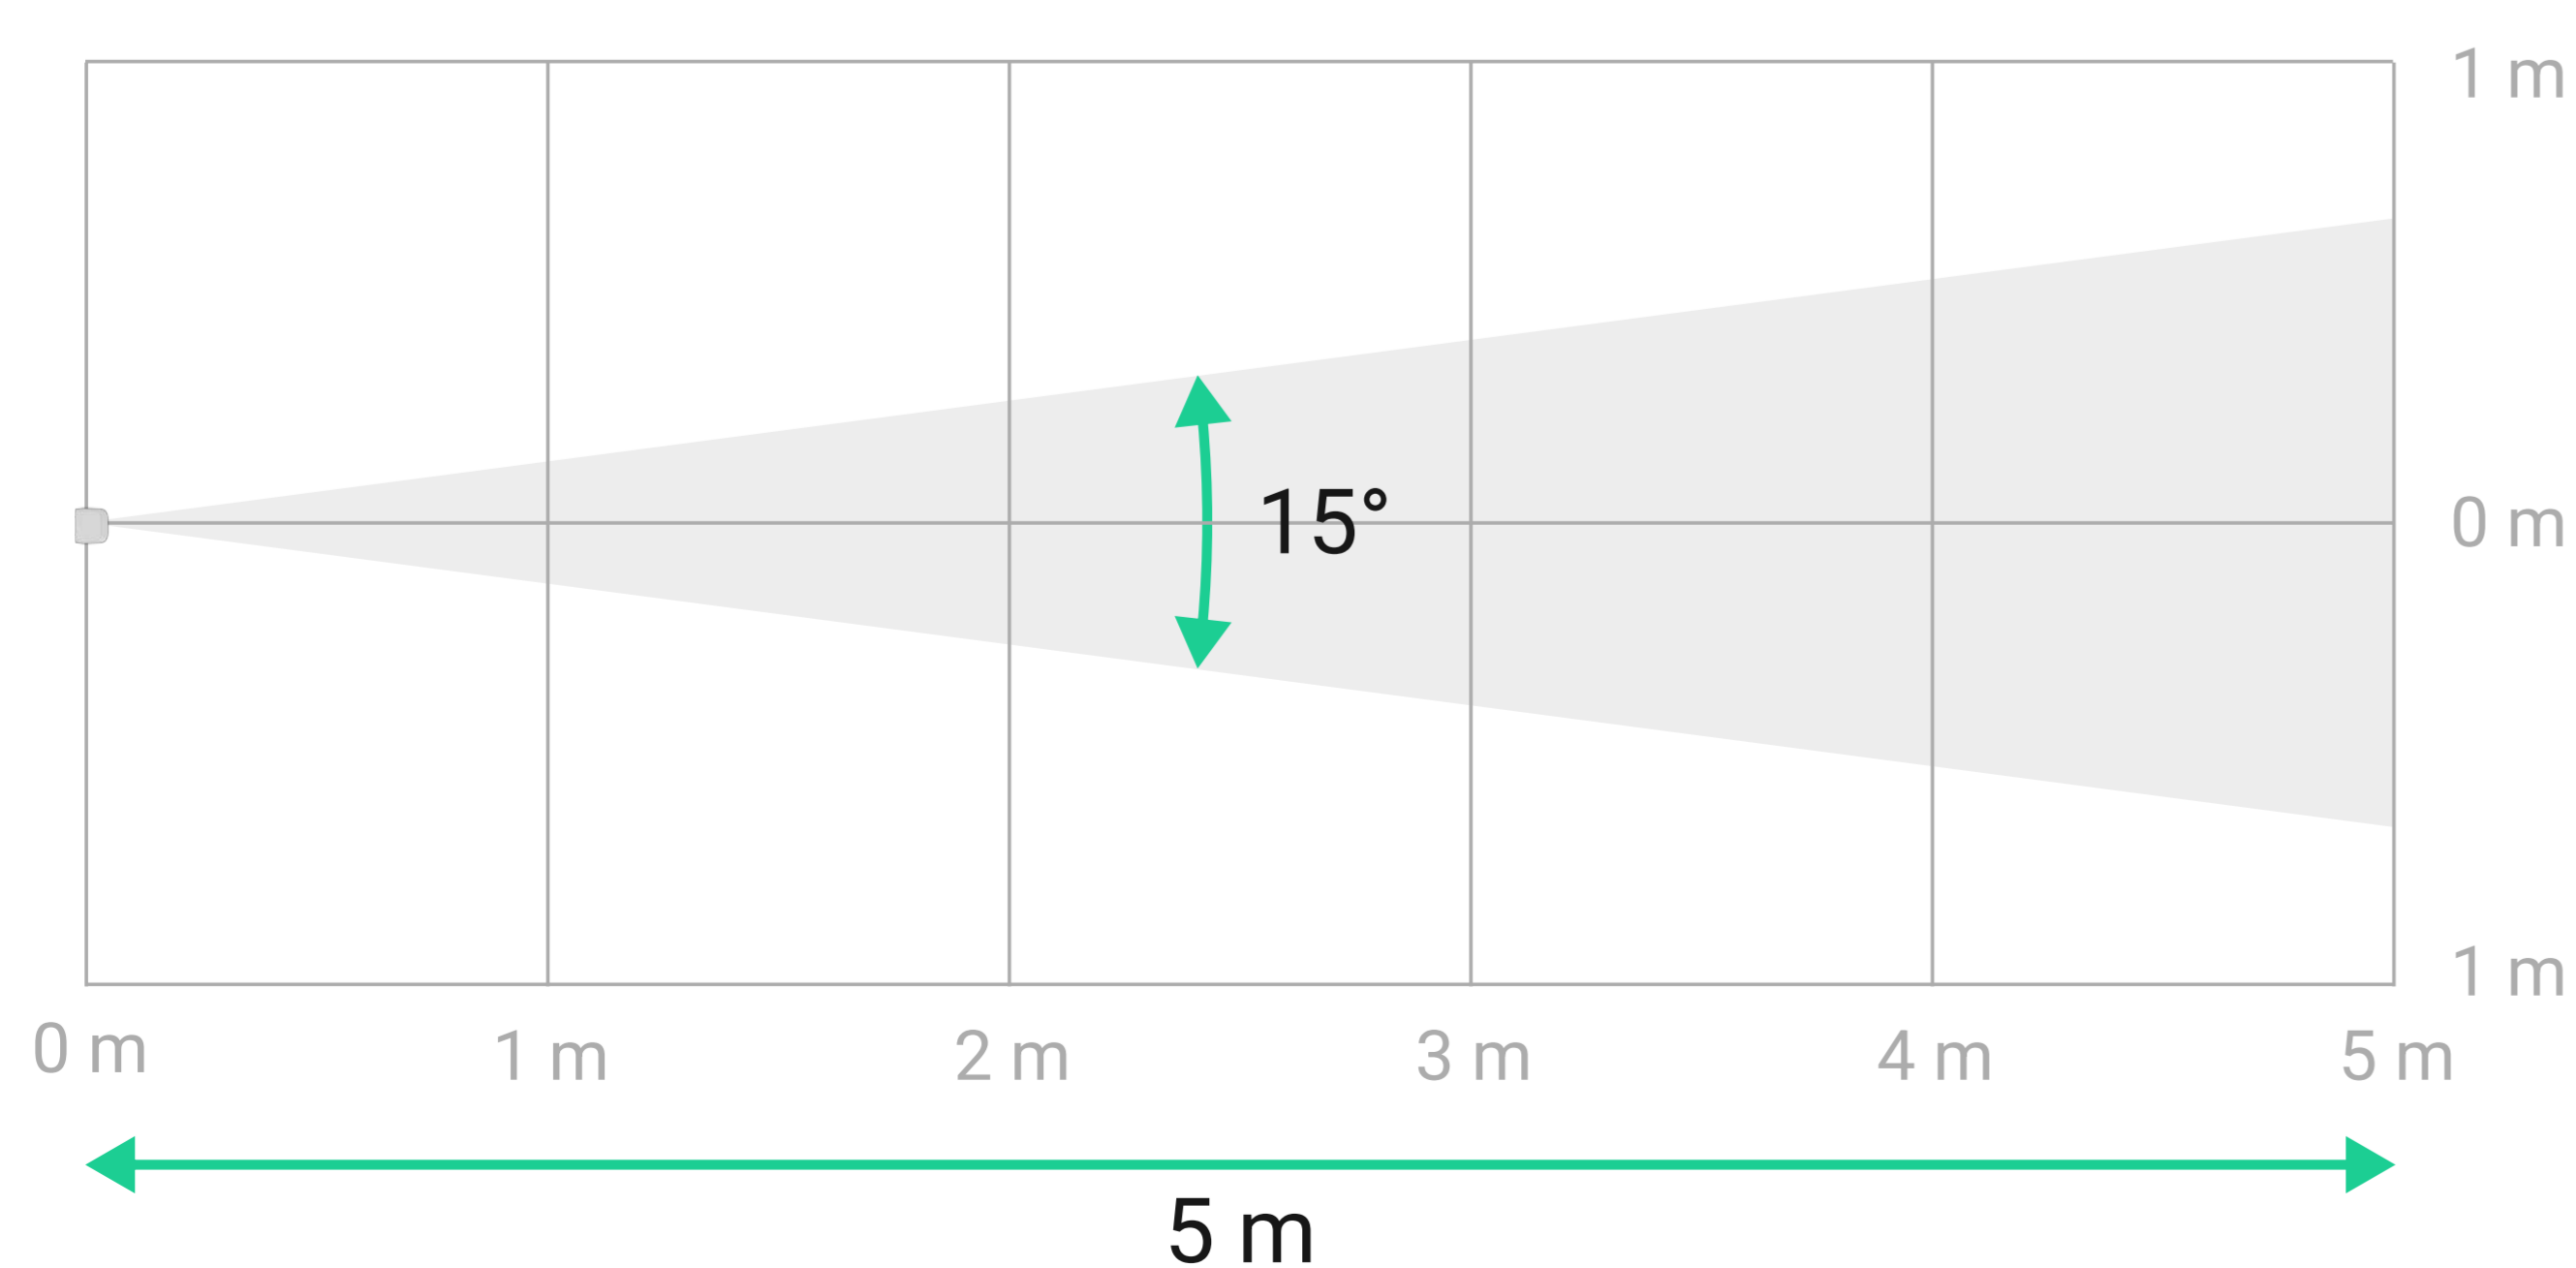

# Curtain Outdoor Mini Jeweller

Wireless dual-technology curtain motion detector for outdoor and indoor use

Vertical (Regular mode)

Vertical (Pet immunity mode)

Horizontal

## Advanced detection

- One PIR and one K-band microwave sensor
- Detection range of up to 5 m (16 ft)
- Vertical viewing angle: 100° without blind spots under the detector
- Horizontal viewing angle: 15°

## False alarm prevention

- Three sensitivity levels: selectable in the app
- **Dual motion detection technology** allows for filtering out false alarms caused by thermal noise, animals, or plants
- **SmartDetect algorithm** analyzes thermal data to accurately detect human motion and ignore false triggers
- With the **Pet immunity** feature, the detector ignores birds and pets up to 100 cm (3.3 ft) in height
- Temperature compensation ensures effective motion detection at temperatures from -25 °C to +60 °C (from -13 °F to 140 °F)