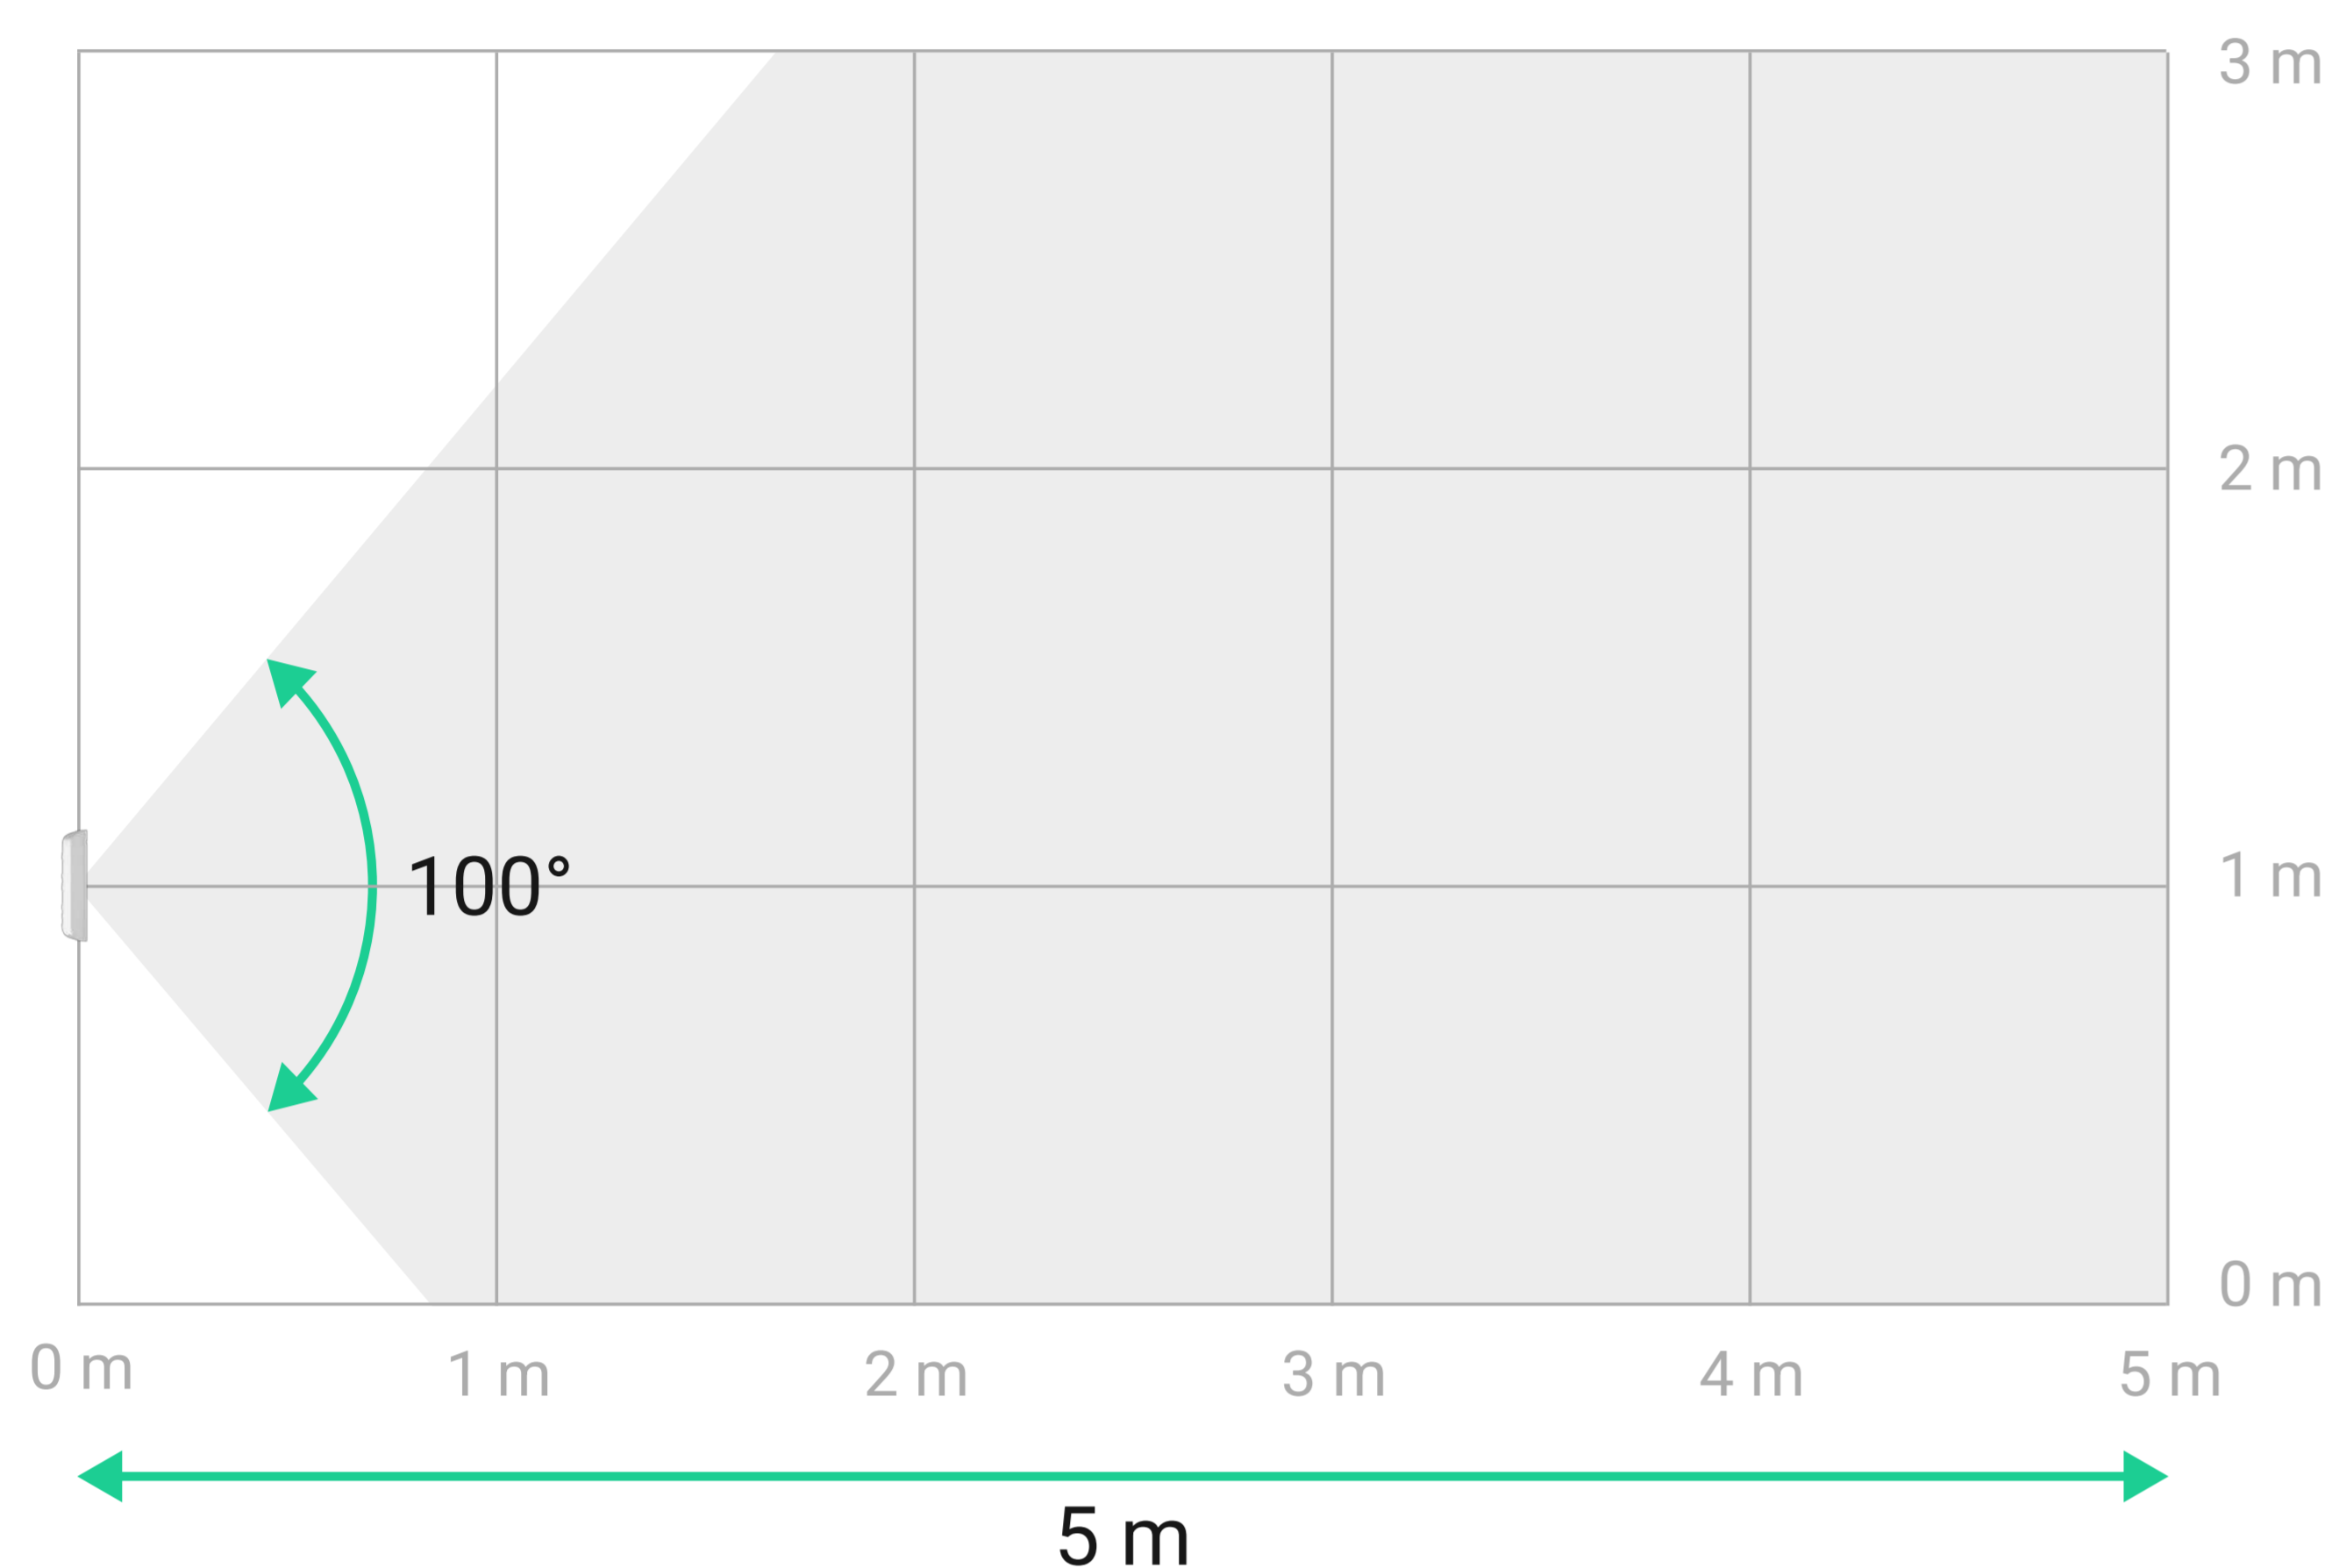

# Curtain Outdoor Mini Jeweller

Wireless dual-technology curtain motion detector for outdoor and indoor use

Vertical (Regular mode)

Vertical (Pet immunity mode)

Horizontal

## Advanced detection

- One PIR and one K-band microwave sensor
- Detection range of up to 5 m (16 ft)
- Vertical viewing angle: 100° without blind spots under the detector
- Horizontal viewing angle: 15°