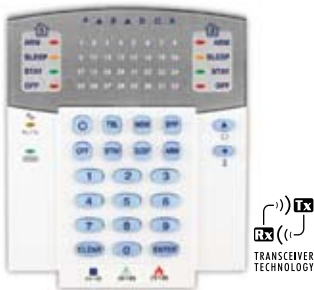

Wireless security:

With Magellan you can provide your home with maximum security without the hassle of tearing holes in your wall, running wires or paying for expensive installations. The convenience of a wireless security system also means your system can always move with you, so you can secure your apartment or condo even if you plan on buying something else later.

Avoiding false alarms:

Most false alarms result from errors that occur from security system owners using over-complicated keypads. The keypads that accompany your Magellan system have been designed with this major obstacle in mind, and as a result, provide you with guidance and one-touch button ease of use.

MG32LRF
32-Zone Wireless LED
Keypad Module